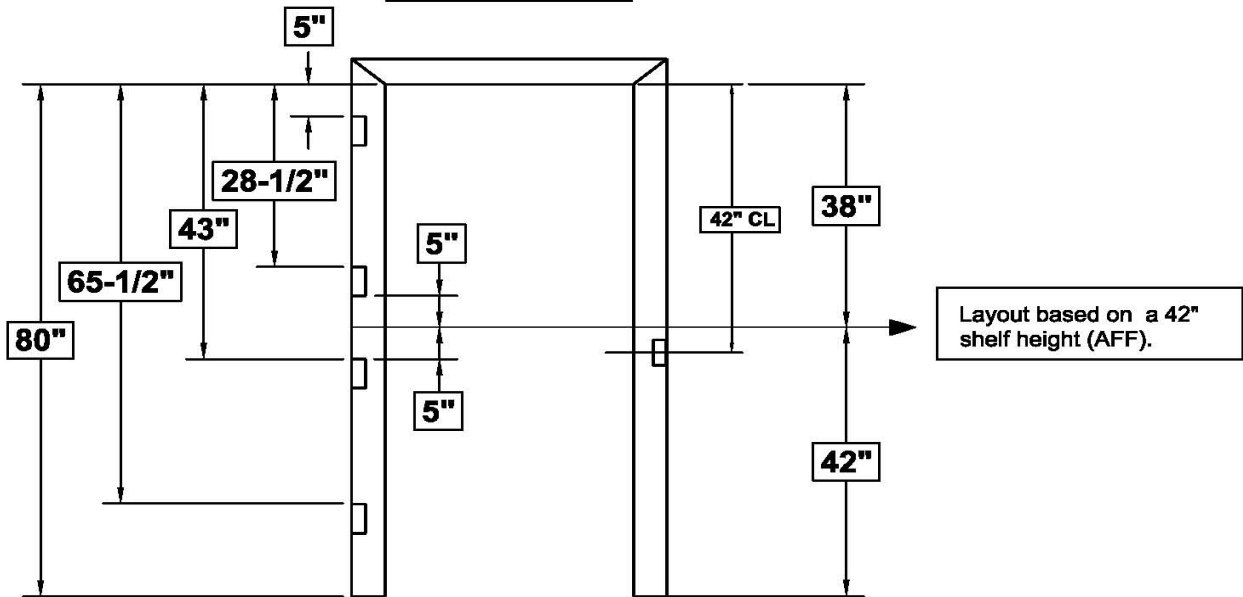

6'8" Tall Dutch Door Frame Layout.

7'0" Tall Dutch Door Frame Layout.

NOTE: Duth door frame strike CL is based on a shelf height of 42" AFF. All adjustment to strike CL.