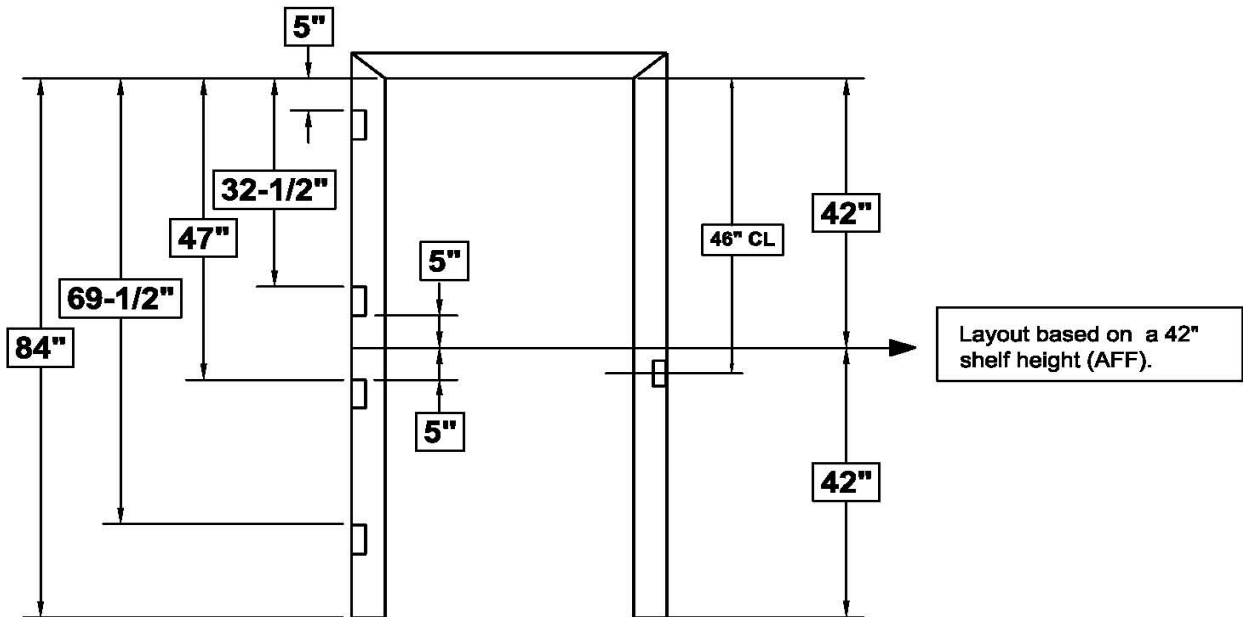

6'8" Tall Dutch Door Frame Layout.

7'0" Tall Dutch Door Frame Layout.

NOTE: Duth door frame strike CL is based on a shelf height of 42" AFF. All adjustment to strike CL.