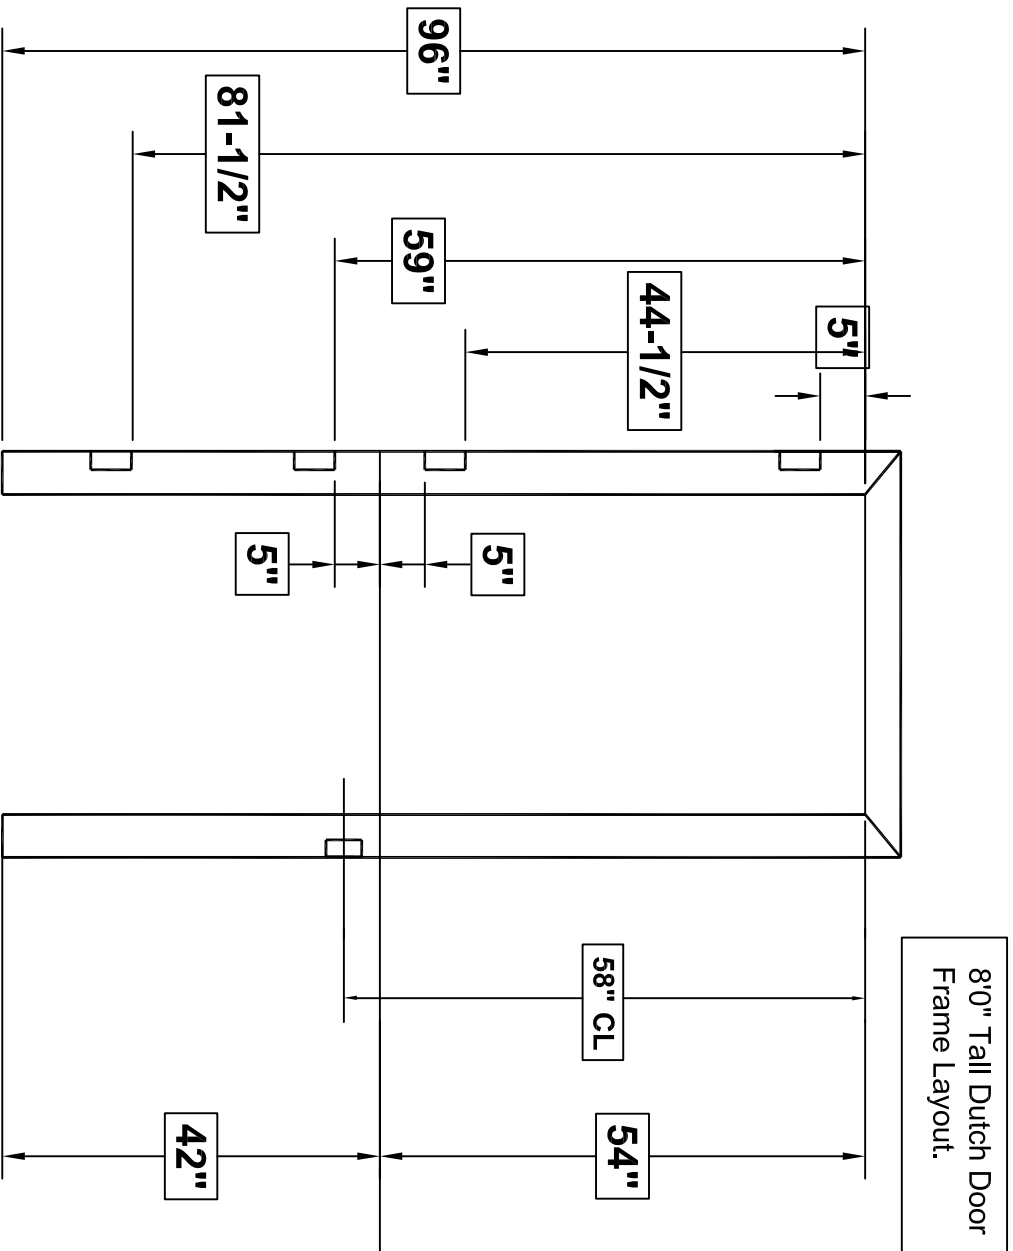

NOTE: Dutch door frame strike CL is based on a shelf height of 42" AFF. All adjustment to strike CL.

ABS - Architectural Components

DUTCH DOOR FRAME LOCATIONS - ABS

8401 Rovana Cir Sacramento, CA. 95828

Main: (916) 388-2161 FAX: (916) 388-9336 Toll Free Number (866) 566-2161

Layout based on a 42" shelf height (AFF).

NOTE: Dutch door frame strike CL is based on a shelf height of 42" AFF. All adjustment to strike CL.

ABS - Architectural Components

DUTCH DOOR FRAME LOCATIONS - ABS

8401 Rovana Cir Sacramento, CA. 95828

Main: (916) 388-2161 FAX: (916) 388-9336 Toll Free Number (866) 566-2161

Layout based on a 42" shelf height (AFF).

NOTE: Dutch door frame strike CL is based on a shelf height of 42" AFF. All adjustment to strike CL.