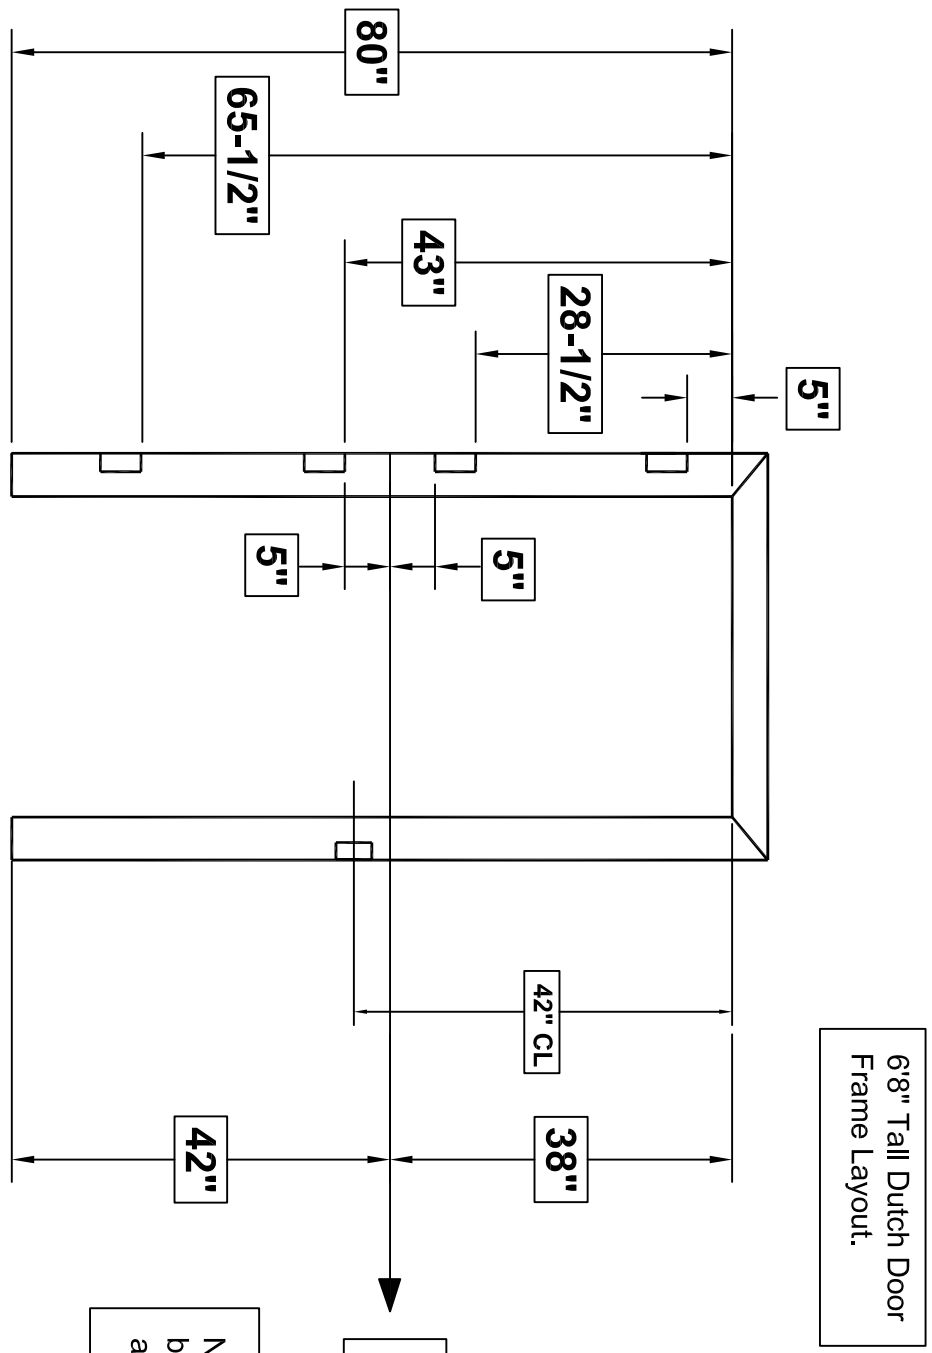

ABS - Architectural Components

DUTCH DOOR FRAME LOCATIONS - ABS

8401 Rovana Cir Sacramento, CA. 95828

Main: (916) 388-2161 FAX: (916) 388-9336 Toll Free Number (866) 566-2161

Layout based on a 42" shelf height (AFF).

NOTE: Dutch door frame strike CL is based on a shelf height of 42" AFF. All adjustment to strike CL.

ABS - Architectural Components

DUTCH DOOR FRAME LOCATIONS - ABS

8401 Rovana Cir Sacramento, CA. 95828

Main: (916) 388-2161 FAX: (916) 388-9336 Toll Free Number (866) 566-2161

Layout based on a 42" shelf height (AFF).

NOTE: Dutch door frame strike CL is based on a shelf height of 42" AFF. All adjustment to strike CL.

ABS - Architectural Components

DUTCH DOOR FRAME LOCATIONS - ABS

8401 Rovana Cir Sacramento, CA. 95828

Main: (916) 388-2161 FAX: (916) 388-9336 Toll Free Number (866) 566-2161

Layout based on a 42" shelf height (AFF).

NOTE: Dutch door frame strike CL is based on a shelf height of 42" AFF. All adjustment to strike CL.