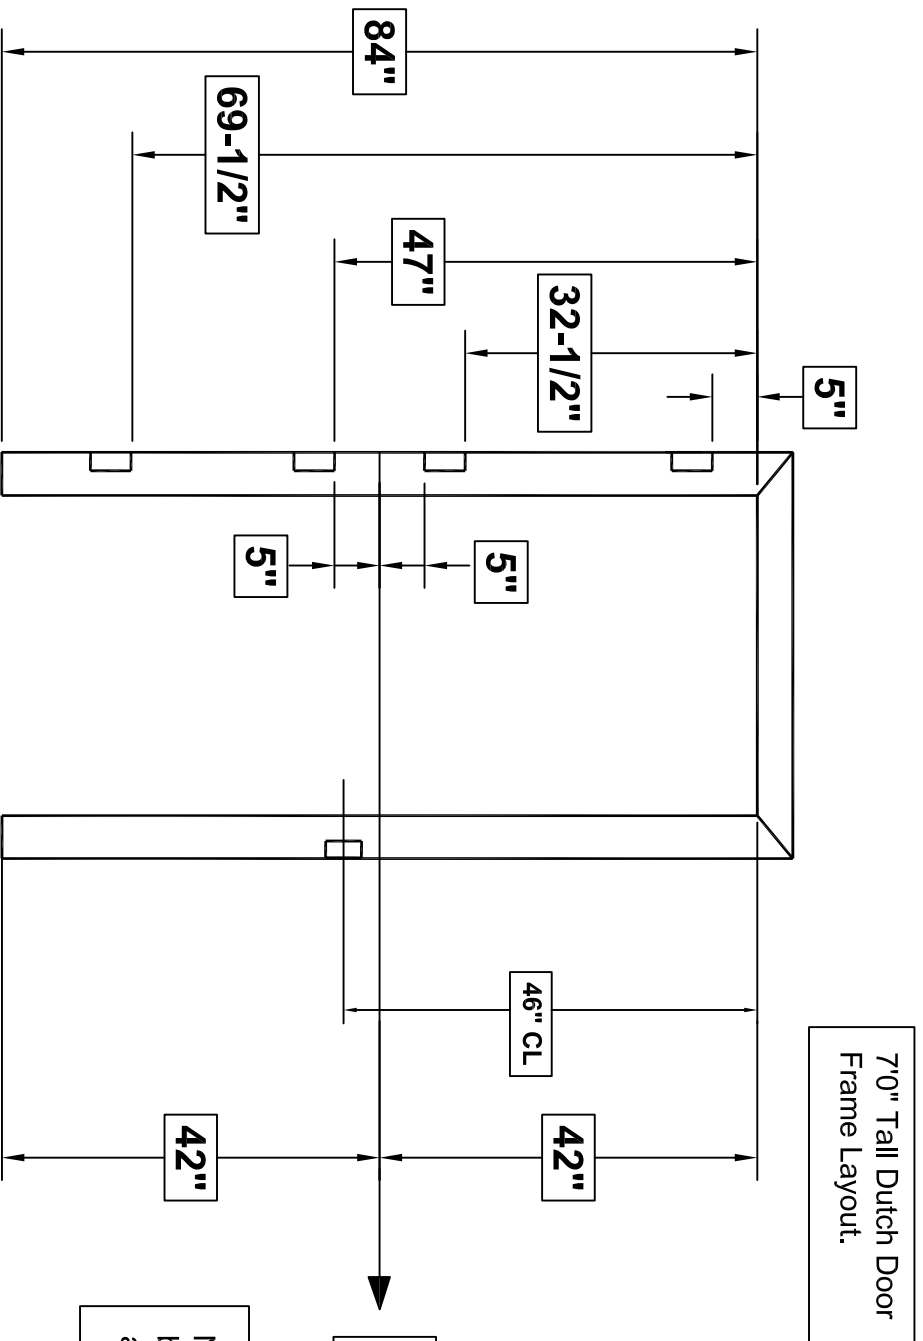

ABS - Architectural Components

DUTCH DOOR FRAME LOCATIONS - ABS

8401 Rovana Cir Sacramento, CA. 95828

Main: (916) 388-2161 FAX: (916) 388-9336 Toll Free Number (866) 566-2161

Layout based on a 42" shelf height (AFF).

NOTE: Dutch door frame strike CL is based on a shelf height of 42" AFF. All adjustment to strike CL.

ABS - Architectural Components

DUTCH DOOR FRAME LOCATIONS - ABS

8401 Rovana Cir Sacramento, CA. 95828

Main: (916) 388-2161 FAX: (916) 388-9336 Toll Free Number (866) 566-2161

Layout based on a 42" shelf height (AFF).

NOTE: Dutch door frame strike CL is based on a shelf height of 42" AFF. All adjustment to strike CL.

ABS - Architectural Components

DUTCH DOOR FRAME LOCATIONS - ABS

8401 Rovana Cir Sacramento, CA. 95828

Main: (916) 388-2161 FAX: (916) 388-9336 Toll Free Number (866) 566-2161

Layout based on a 42" shelf height (AFF).

NOTE: Dutch door frame strike CL is based on a shelf height of 42" AFF. All adjustment to strike CL.